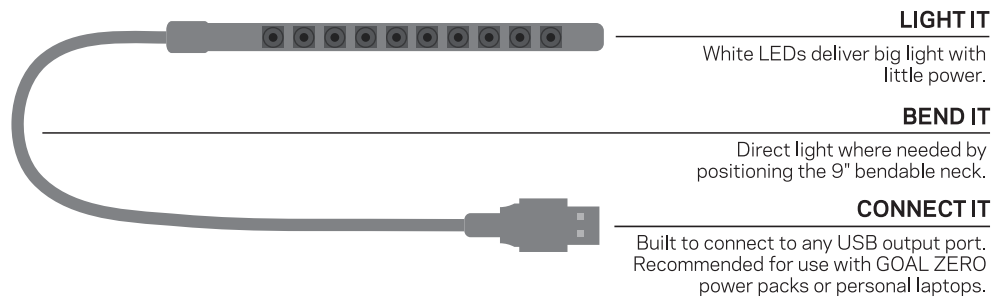

Get to Know Your Gear

Getting Started

1. Be sure to **ACTIVATE YOUR WARRANTY** at www.GOALZERO.com/warranty
2. Plug into any USB power source.
3. Position the neck to direct light where needed.

How to Use Your Gear

- 1 **USB plug**
Turns on automatically when plugged into a USB power source.

Technical specs

Usage	
Plugs into any USB port and adjusts for reading light at any angle. Works particularly well with GOAL ZERO GUIDE 10 battery pack.	
Input	
Power port	USB plug, 5V, 150mA (0.75W)
Output	
Light	10 white LEDs, 0.75W total
General	
Weight	1.4 oz (40 g)
Dimensions	17x.25x0.25 in (6x10x2 cm)
Warranty	12 months
Certifications	FCC and CE
Operating temp.	0-120°F (-17-48°C)